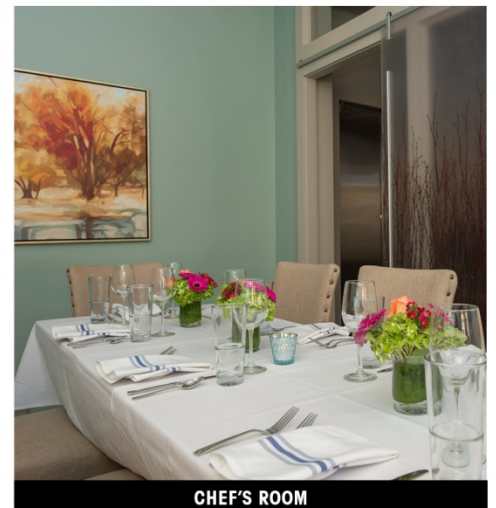

CHEF'S ROOM